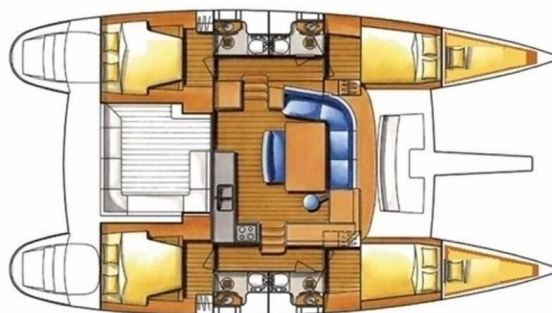

LAGOON 400 S2

Emilio (2016)

Catamaran Lagoon 400 S2 Emilio, built in 2016 is anchored in the Thailand, Koh Chang, Ko Chang, Thailand . It has 4 + 2 cabins, can accommodate 8 + 2 people and has 4 toilets. Bed linen and kitchen equipment are included in the price.

Emilio

Production year

2016

Length

39 ft

Cabins

4 + 2

Berths