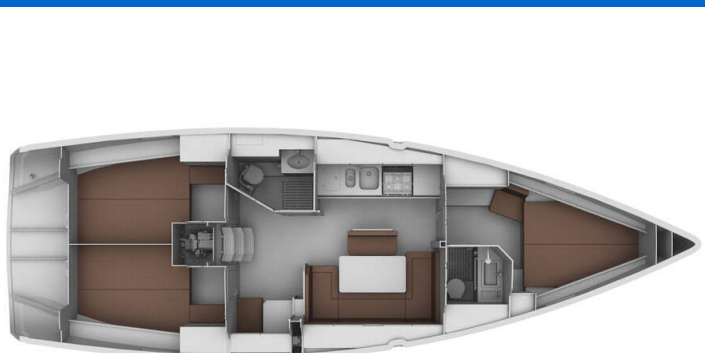

BAVARIA CRUISER 40

Sylvia (2013)

Sailing yacht Bavaria Cruiser 40 Sylvia, built in 2013 is anchored in the **Preveza, Main Port, Ionian Islands, Greece**. It has **3 cabins**, can accommodate **6 + 1 people** and has **2 toilets**. Bed linen and kitchen equipment are included in the price.

Sylvia

Production year

2013

Length

41 ft

Cabins

3

Berths