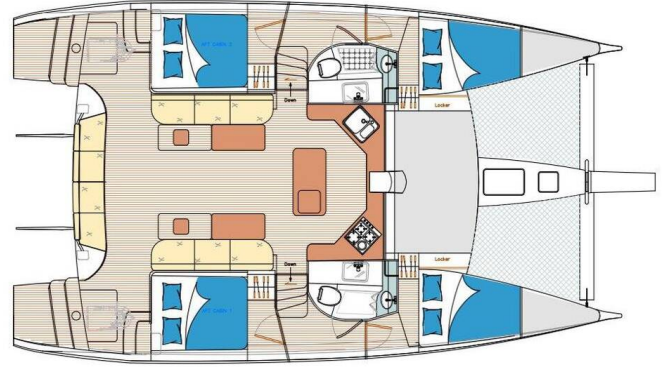

ISLAND SPIRIT 410

Kaya (2022)

Catamaran **Island Spirit 410 Kaya**, built in **2022** is anchored in the **Phuket, Yacht Haven Marina, Phuket, Thailand**. It has **4 cabins**, can accommodate **8 + 1 people** and has **2 toilets**. Bed linen and kitchen equipment are included in the price.

Kaya

Production year

2022

Length

41 ft

Cabins

4

Berths