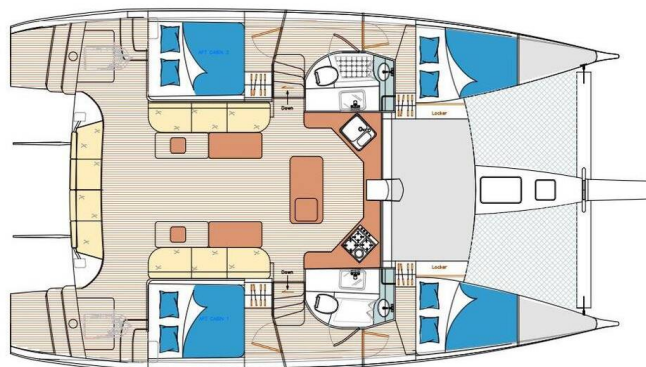

ISLAND SPIRIT 410

Melinda Jane (2019)

Catamaran **Island Spirit 410 Melinda Jane**, built in **2019** is anchored in the **Phuket, Yacht Haven Marina, Phuket, Thailand**. It has **4 cabins**, can accommodate **8 + 1 people** and has **2 toilets**. Bed linen and kitchen equipment are included in the price.