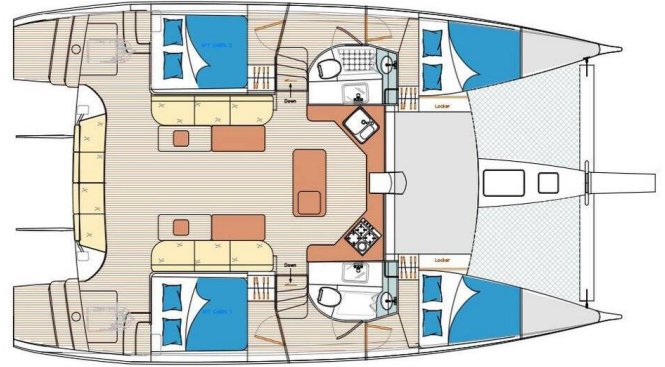

ISLAND SPIRIT 410

Fortunate Sun (2019)

Catamaran **Island Spirit 410 Fortunate Sun**, built in **2019** is anchored in the **Phuket, Yacht Haven Marina, Phuket, Thailand**. It has **4 cabins**, can accommodate **8 + 1 people** and has **2 toilets**. Bed linen and kitchen equipment are included in the price.

Fortunate Sun

Production year

2019

Length

41 ft

Cabins

4

Berths