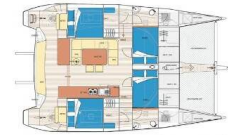

ISLAND SPIRIT 38

Island Dream (2015)

Catamaran **Island Spirit 38 Island Dream**, built in **2015** is anchored in the **Phuket, Yacht Haven Marina, Phuket, Thailand**. It has **4 cabins**, can accommodate **8 people** and has **2 toilets**. Bed linen and kitchen equipment are included in the price.

Island Dream

Production year

2015

Length

38 ft

Cabins

4

Berths