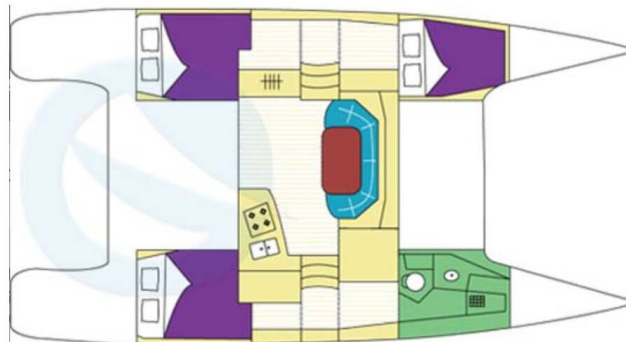

MAHE 36

Happy Eva (2013)

Catamaran Mahe 36 Happy Eva, built in 2013 is anchored in the **Phuket, Yacht Haven Marina, Phuket, Thailand**. It has **3 cabins**, can accommodate **6 people** and has **1 toilets**. Bed linen and kitchen equipment are included in the price.

Happy Eva

Production year

2013

Length

36 ft

Cabins

3

Berths