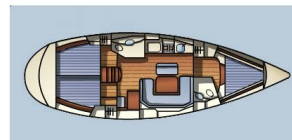

ELAN 40

Planika (2002)

Sailing yacht **Elan 40 Planika**, built in **2002** is anchored in the **Marina Betina, Murter, Šibenik region, Croatia**. It has **3 cabins**, can accommodate **6 + 1 people** and has **2 toilets**. Bed linen and kitchen equipment are included in the price.