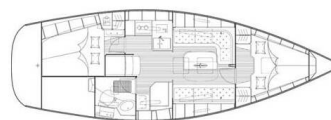

BAVARIA 34 CRUISER

Little Eva (2008)

Sailing yacht **Bavaria 34 Cruiser Little Eva**, built in **2008** is anchored in the **Phuket, Yacht Haven Marina, Phuket, Thailand**. It has **2 cabins**, can accommodate **4 people** and has **1 toilets**. Bed linen and kitchen equipment are included in the price.