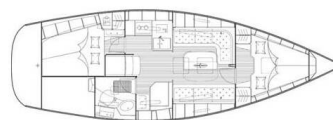

BAVARIA 34 CRUISER

Little Eva (2008)

Sailing yacht **Bavaria 34 Cruiser Little Eva**, built in **2008** is anchored in the **Phuket, Yacht Haven Marina, Phuket, Thailand**. It has **2 cabins**, can accommodate **4 people** and has **1 toilets**. Bed linen and kitchen equipment are included in the price.