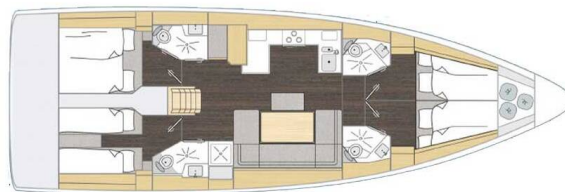

BAVARIA C46

Ara (2024)

Sailing yacht **Bavaria C46 Ara**, built in **2024** is anchored in the **Trogir, Marina Trogir (ex.SCT), Split region, Croatia**. It has **4 cabins**, can accommodate **8 + 1 people** and has **4 toilets**. Bed linen and kitchen equipment are included in the price.