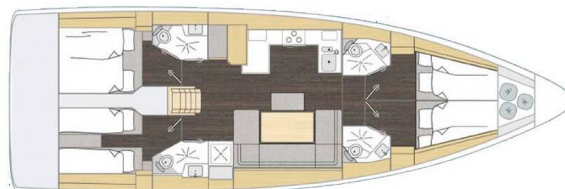

BAVARIA C46

Estinella (2024)

Sailing yacht **Bavaria C46 Estinella**, built in **2024** is anchored in the **Trogir, Marina Trogir (ex.SCT), Split region, Croatia**. It has **4 cabins**, can accommodate **8 + 1 people** and has **4 toilets**. Bed linen and kitchen equipment are included in the price.