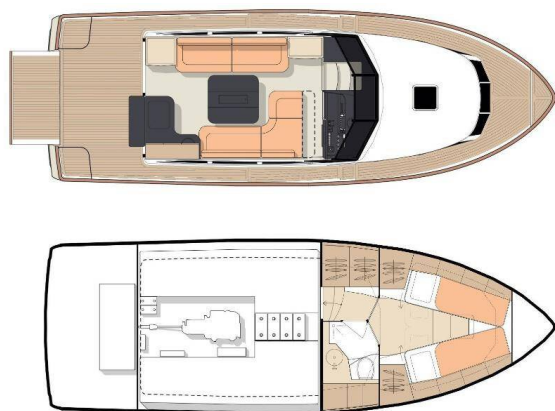

GREENLINE 33

Ondine (2023)

Motor yacht **Greenline 33 Ondine**, built in **2023** is anchored in the **Marina Punat, Krk, Kvarner, Croatia**. It has **1 cabins**, can accommodate **2 + 3 people** and has **1 toilets**. Bed linen and kitchen equipment are included in the price.

Ondine

Production year

2023

Length

33 ft

Cabins

1

Berths

2 + 3

Max Persons

6

WC

1

Engine

1 x 250 HP

Fuel tank