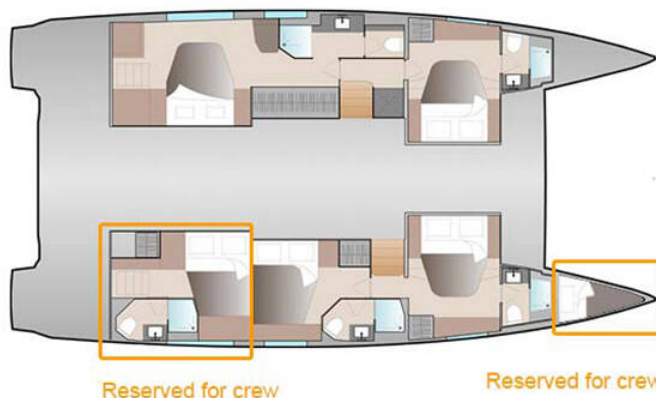

FOUNTAIN PAJOT AURA 51

Papa Charlie (2023)

Catamaran Fountaine Pajot Aura 51 Papa Charlie, built in 2023 is anchored in the **Sardinia, Cannigione, Sardinia, Italy**. It has **4 + 2 cabins**, can accommodate **8 + 2 people** and has **4 + 1 toilets**. Bed linen and kitchen equipment are included in the price.

YACHT SPECIFICATIONS

Yacht Base

Sardinia, Cannigione, Italy

Yacht ID

6213

Brands

Fountaine Pajot

Yacht name

Papa Charlie

Production year

2023

Length

51 ft

Cabins

4 + 2

Berths

8 + 2

Max Persons

8

WC

4 + 1

Engine

2 x 75 HP

Fuel tank

900 l

WEBSITE

www.plujeme.cz

PHONE

+420 720 755 085

MOBILE

+420 777 170 276

E-MAIL

info@plujeme.cz

PLUJEME RÁDI S.R.O.

Dlouhá 730/35, 11000 Praha 1 – Staré Město, Czech Republic