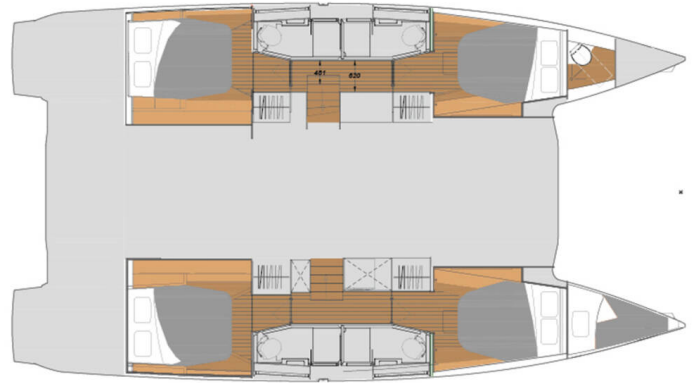

FOUNTAIN PAJOT ELBA 45

Cerulean (2024)

Catamaran Fountaine Pajot Elba 45 Cerulean, built in 2024 is anchored in the **Dubrovnik, Komolac, ACI Marina Dubrovnik, Dubrovnik region, Croatia**. It has **4 + 1 cabins**, can accommodate **8 + 1 + 1 people** and has **4 toilets**. Bed linen and kitchen equipment are included in the price.

Cerulean

Production year

2024

Length

44 ft

Cabins

4 + 1

Berths