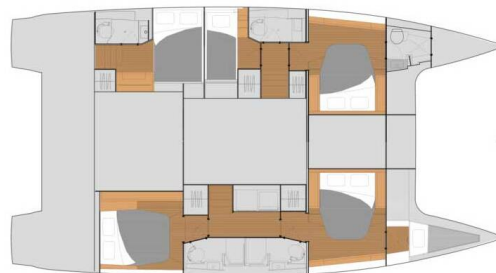

FOUNTAINÉ PAJOT TANNA 47

Sam (2024)

Catamaran Fountaine Pajot Tanna 47 Sam, built in 2024 is anchored in the **Trogir, Marina Trogir (ex.SCT), Split region, Croatia**. It has **5 + 1 cabins**, can accommodate **10 + 1 + 1 people** and has **5 toilets**. Bed linen and kitchen equipment are included in the price.

YACHT SPECIFICATIONS

Yacht Base

**Trogir, Marina Trogir (ex.SCT),
Croatia**

Yacht ID

6178

Brands

Fountaine Pajot

Yacht name

Sam

Production year

2024

Length

46 ft

Cabins

5 + 1

Berths

10 + 1 + 1

Max Persons

12

WC

5

Engine

2 x 75 HP

Fuel tank

940 l

WEBSITE

www.plujeme.cz

PHONE

+420 720 755 085

MOBILE

+420 777 170 276

E-MAIL

info@plujeme.cz

PLUJEME RÁDI S.R.O.

Dlouhá 730/35, 11000 Praha 1 – Staré Město, Czech Republic