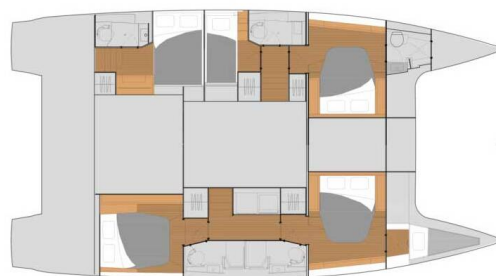

FOUNTAINÉ PAJOT TANNA 47

Sam (2024)

Catamaran Fountaine Pajot Tanna 47 Sam, built in 2024 is anchored in the **Trogir, Marina Trogir (ex.SCT), Split region, Croatia**. It has **5 + 1 cabins**, can accommodate **10 + 1 + 1 people** and has **5 toilets**. Bed linen and kitchen equipment are included in the price.

YACHT SPECIFICATIONS

Yacht Base

**Trogir, Marina Trogir (ex.SCT),
Croatia**

Yacht ID

6178

Brands

Fountaine Pajot

Yacht name

Sam

Production year

2024

Length

46 ft

Cabins

5 + 1

Berths

10 + 1 + 1

Max Persons

12

WC

5

Engine

2 x 75 HP

Fuel tank

940 l

WEBSITE

www.plujeme.cz

PHONE

+420 720 755 085

MOBILE

+420 777 170 276

E-MAIL

info@plujeme.cz

PLUJEME RÁDI S.R.O.

Dlouhá 730/35, 11000 Praha 1 – Staré Město, Czech Republic