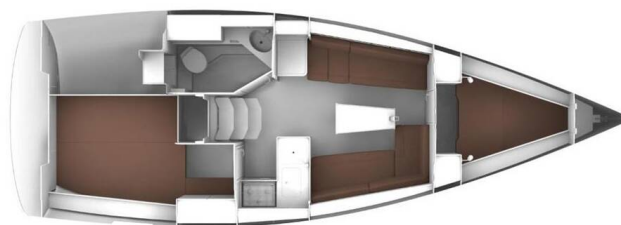

BAVARIA CRUISER 34 STYLE

Opal (2024)

Sailing yacht **Bavaria Cruiser 34 Style Opal**, built in **2024** is anchored in the **ACI Marina Trogir, Split region, Croatia**. It has **2 cabins**, can accommodate **4 + 1 people** and has **1 toilets**. Bed linen and kitchen equipment are included in the price.

Opal

Production year

2024

Length

33 ft

Cabins

2

Berths