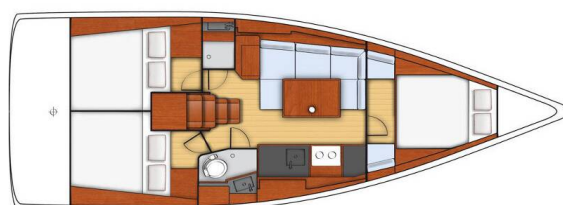

OCEANIS 38

Karavas (2016)

Sailing yacht Oceanis 38 Karavas, built in 2016 is anchored in the Athens, Alimos marina, Athens area/Saronic/Peloponese, Greece. It has 3 cabins, can accommodate 6 + 2 people and has 1 toilets. Bed linen and kitchen equipment are included in the price.

Karavas

Production year

2016

Length

38 ft

Cabins

3

Berths