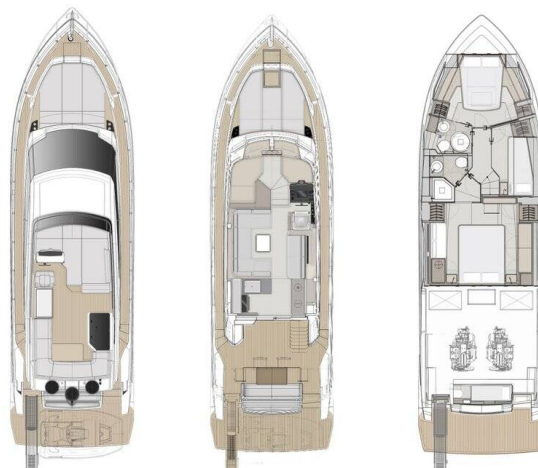

# FERRETTI YACHTS 500

DDM29 (2022)

Motor yacht Ferretti Yachts 500 DDM29, built in 2022 is anchored in the **Sukosan, D-Marin Dalmacija Marina, Zadar region, Croatia**. It has **3 + 1 cabins**, can accommodate **6 + 1 people** and has **2 toilets**. Bed linen and kitchen equipment are included in the price.

**DDM29**

Production year

**2022**

Length

**50 ft**

Cabins

**3 + 1**

Berths