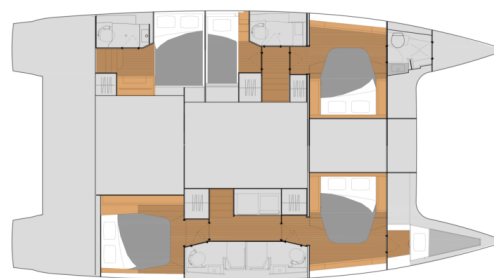

FOUNTAIN PAJOT TANNA 47

Sirius (2023)

Catamaran Fountaine Pajot Tanna 47 Sirius, built in 2023 is anchored in the **Port de St. Mandrier sur Mer, Provence-Alpes-Côte d'Azur, France**. It has **5 + 1 cabins**, can accommodate **10 + 2 + 1 people** and has **5 toilets**. Bed linen and kitchen equipment are included in the price.

Sirius

Production year

2023

Length

46 ft

Cabins

5 + 1

Berths