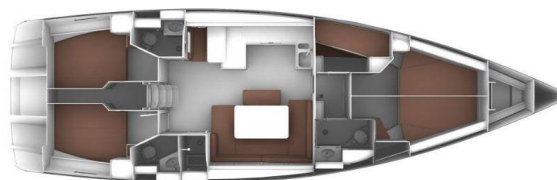

BAVARIA CRUISER 51

Alice (2016)

Sailing yacht **Bavaria Cruiser 51 Alice**, built in **2016** is anchored in the **Rhodes New Marina, Dodecanese, Greece**. It has **5 cabins**, can accommodate **10 people** and has **3 toilets**. Bed linen and kitchen equipment are included in the price.