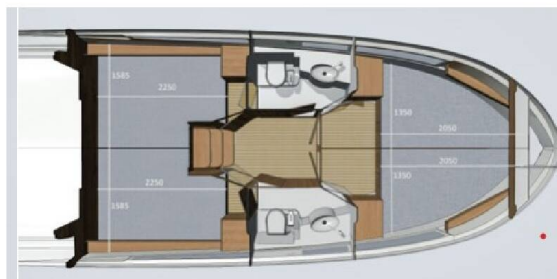

# PLATINUM 40

Excalibur (2023)

Motor yacht **Platinum 40 Excalibur**, built in **2023** is anchored in the **Marina Drage, Zadar region, Croatia**. It has **4 cabins**, can accommodate **8 people** and has **2 toilets**. Bed linen and kitchen equipment are included in the price.

**Excalibur**

Production year

**2023**

Length

**39 ft**

Cabins

**4**

Berths