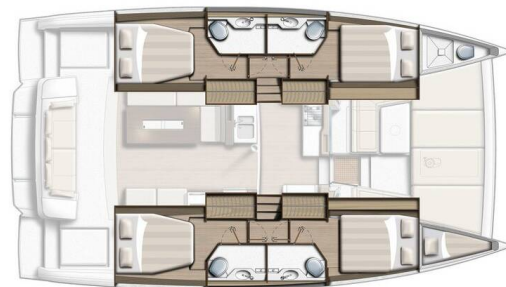

BALI 4.2

Sail and Adventure (2023)

Catamaran Bali 4.2 Sail and Adventure, built in **2023** is anchored in the **Marina Pirovac, Šibenik region, Croatia**. It has **4 + 1 cabins**, can accommodate **8 + 2 + 1 people** and has **4 + 1 toilets**. Bed linen and kitchen equipment are included in the price.

Sail and Adventure

Production year

2023

Length

42 ft

Cabins

4 + 1

Berths