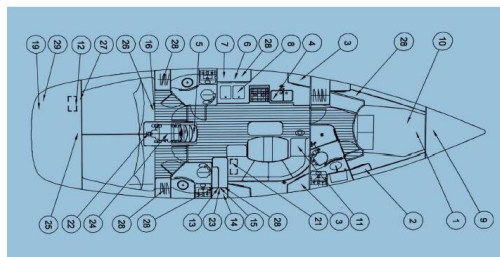

OCEANIS CLIPPER 423

Aenaon (2005)

Sailing yacht Oceanis Clipper 423 Aenaon, built in 2005 is anchored in the **Athens, Attica, Nea Peramos Marina, Athens area/Saronic/Peloponese, Greece**. It has **3 cabins**, can accommodate **6 + 1 people** and has **2 toilets**. Bed linen and kitchen equipment are included in the price.

Aenaon

Production year

2005

Length

43 ft

Cabins

3

Berths