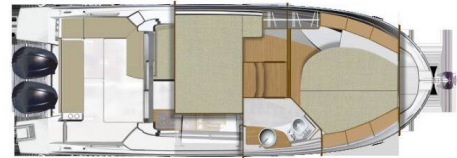

ANTARES 9 OB

Arya (2023)

Motor boat Antares 9 OB Arya, built in 2023 is anchored in the ACI Marina Split, Split region, Croatia. It has 2 cabins, can accommodate 4 + 1 people and has 1 toilets. Bed linen and kitchen equipment are included in the price.