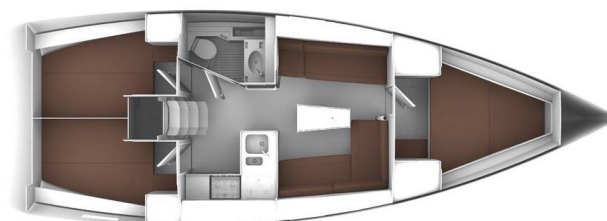

BAVARIA CRUISER 37

Enjoy the Silence (2021)

Sailing yacht **Bavaria Cruiser 37 Enjoy the Silence**, built in **2021** is anchored in the **Fethiye, Ece Saray Marina Resort, Aegean, Turkey**. It has **3 cabins**, can accommodate **6 + 1 people** and has **1 toilets**. Bed linen and kitchen equipment are included in the price.

Enjoy the Silence

Production year

2021

Length

37 ft

Cabins

3

Berths