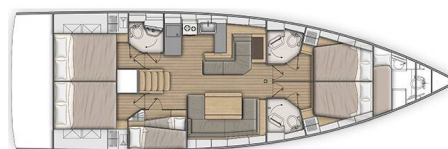

# OCEANIS 51.1

Dalia (2024)

Sailing yacht Oceanis 51.1 Dalia, built in 2024 is anchored in the **Corfu, Gouvia Marina, Ionian Islands, Greece**. It has **5 + 1 cabins**, can accommodate **10 + 2 + 1 people** and has **3 toilets**. Bed linen and kitchen equipment are included in the price.

**Dalia**

Production year

**2024**

Length

**52 ft**

Cabins

**5 + 1**

Berths