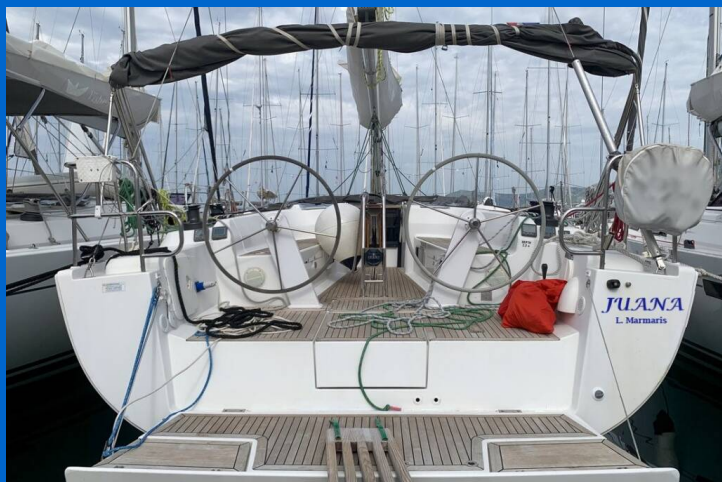

HANSE 445

Juana (2012)

Sailing yacht Hanse 445 Juana, built in 2012 is anchored in the Marmaris Adakoy Marina, Aegean, Turkey. It has 4 cabins, can accommodate 8 people and has 2 toilets. Bed linen and kitchen equipment are included in the price.

YACHT SPECIFICATIONS

Yacht Base

Marmaris Adakoy Marina, Turkey

Yacht ID

5990

Brands

Hanse Yachts

Yacht name