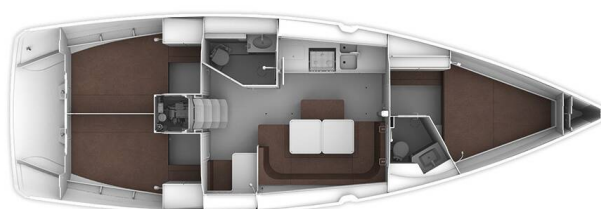

# BAVARIA CRUISER 41

Patrizia (2016)

Sailing yacht **Bavaria Cruiser 41 Patrizia**, built in **2016** is anchored in the **Sukosan, D-Marin Dalmacija Marina, Zadar region, Croatia**. It has **3 cabins**, can accommodate **6 + 2 people** and has **2 toilets**. Bed linen and kitchen equipment are included in the price.

**Patrizia**

Production year

**2016**

Length

**41 ft**

Cabins

**3**

Berths

## STANDARD YACHT EQUIPMENT

Deck	<b>Bimini top, Cockpit table, Cockpit/stern, outside shower, Dinghy, Electric anchor windlass, Sprayhood</b>
Entertainment	<b>CD MP3 player, TV</b>
Galley	<b>Refrigerator</b>
Interior	<b>Lowerable salon table</b>
Navigation	<b>Autopilot, Bow thruster, GPS chart plotter - cockpit, Wind instrument/Anemometer</b>
Safety	<b>VHF radio</b>
Yacht electrics	<b>Solar panels</b>