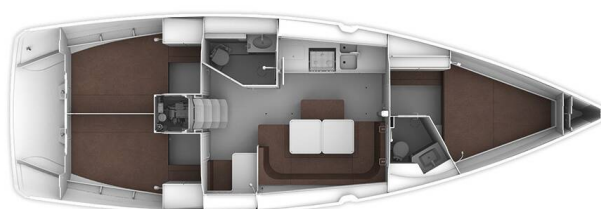

BAVARIA CRUISER 41

Patrizia (2016)

Sailing yacht **Bavaria Cruiser 41 Patrizia**, built in **2016** is anchored in the **Sukosan, D-Marin Dalmacija Marina, Zadar region, Croatia**. It has **3 cabins**, can accommodate **6 + 2 people** and has **2 toilets**. Bed linen and kitchen equipment are included in the price.