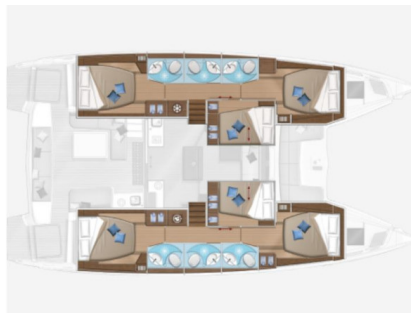

# LAGOON 50

Celeste Del Mar (2023)

Catamaran Lagoon 50 Celeste Del Mar, built in 2023 is anchored in the Sukosan, D-Marin Dalmacija Marina, Zadar region, Croatia. It has 6 + 1 cabins, can accommodate 12 + 1 + 1 people and has 6 toilets. Bed linen and kitchen equipment are included in the price.

**Celeste Del Mar**

Production year

**2023**

Length

**48 ft**

Cabins

**6 + 1**

Berths