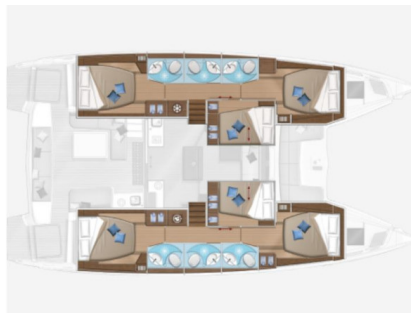

LAGOON 50

Celeste Del Mar (2023)

Catamaran Lagoon 50 Celeste Del Mar, built in 2023 is anchored in the Sukosan, D-Marin Dalmacija Marina, Zadar region, Croatia. It has 6 + 1 cabins, can accommodate 12 + 1 + 1 people and has 6 toilets. Bed linen and kitchen equipment are included in the price.

Celeste Del Mar

Production year

2023

Length

48 ft

Cabins

6 + 1

Berths