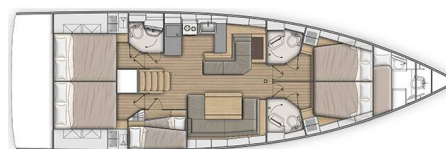

OCEANIS 51.1

Aloha (2021)

Sailing yacht Oceanis 51.1 Aloha, built in 2021 is anchored in the Lefkas, D-Marin, Ionian Islands, Greece. It has 5 + 1 cabins, can accommodate 10 + 1 + 1 people and has 4 toilets. Bed linen and kitchen equipment are included in the price.

Aloha

Production year

2021

Length

52 ft

Cabins

5 + 1

Berths