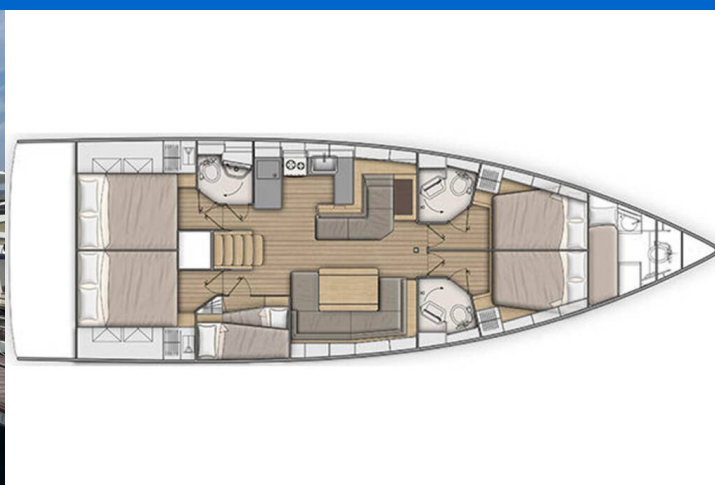

OCEANIS 51.1

EAST (2023)

Sailing yacht Oceanis 51.1 EAST, built in 2023 is anchored in the Marmaris, Joya Del Mar Marina, Aegean, Turkey. It has 5 + 1 cabins, can accommodate 10 + 1 people and has 3 + 1 toilets. Bed linen and kitchen equipment are included in the price.

EAST

Production year

2023

Length

52 ft

Cabins

5 + 1

Berths