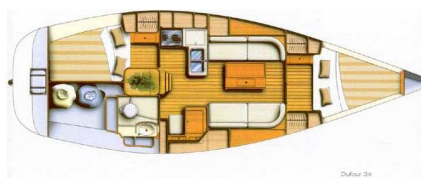

DUFOUR 34

TomBoy (2007)

Sailing yacht Dufour 34 TomBoy, built in 2007 is anchored in the Nieuwpoort, Koninklijke Yacht Club, Flemish Region, Belgium. It has 2 cabins, can accommodate 4 people and has 1 toilets. Bed linen and kitchen equipment are included in the price.

TomBoy

Production year

2007

Length

35 ft

Cabins

2

Berths