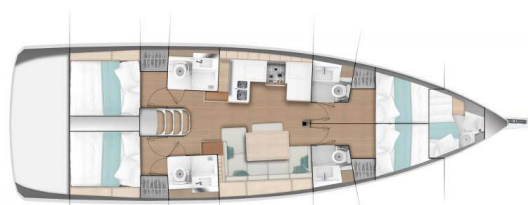

SUN ODYSSEY 490

Menelaos (2024)

Sailing yacht Sun Odyssey 490 Menelaos, built in 2024 is anchored in the **Lavrion, main port, Athens area/Saronic/Peloponese, Greece**. It has **4 + 1 cabins**, can accommodate **8 + 2 people** and has **4 + 1 toilets**. Bed linen and kitchen equipment are included in the price.

Menelaos

Production year

2024

Length

47 ft

Cabins

4 + 1

Berths