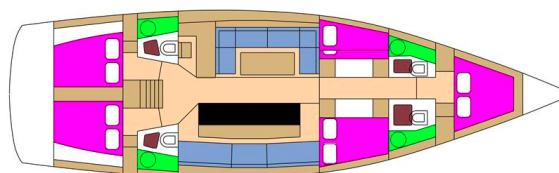

D&D KUFNER 54.2

Rioja (2016)

Sailing yacht D&D Kufner 54.2 Rioja, built in 2016 is anchored in the **Marina, Luka Marina (near Trogir), Split region, Croatia**. It has **5 cabins**, can accommodate **10 + 2 people** and has **4 toilets**. Bed linen and kitchen equipment are included in the price.

Rioja

Production year

2016

Length

55 ft

Cabins

5

Berths