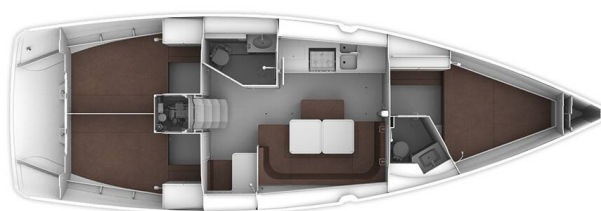

# BAVARIA CRUISER 41

Federica (2016)

Sailing yacht **Bavaria Cruiser 41 Federica**, built in **2016** is anchored in the **Sukosan, D-Marin Dalmacija Marina, Zadar region, Croatia**. It has **3 cabins**, can accommodate **6 + 2 people** and has **2 toilets**. Bed linen and kitchen equipment are included in the price.

## STANDARD YACHT EQUIPMENT

Deck	<b>Bimini top, Cockpit table, Cockpit/stern, outside shower, Dinghy, Electric anchor windlass, Sprayhood</b>
Entertainment	<b>CD MP3 player, TV</b>
Galley	<b>Refrigerator</b>
Interior	<b>Lowerable salon table</b>
Navigation	<b>Autopilot, Bow thruster, GPS chart plotter - cockpit, Wind instrument/Anemometer</b>
Safety	<b>VHF radio</b>
Yacht electrics	<b>Solar panels</b>