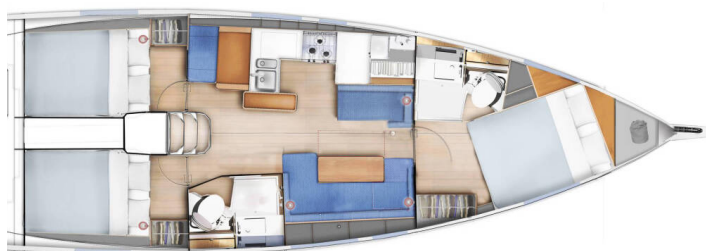

SUN ODYSSEY 410

night elli (2023)

Sailing yacht Sun Odyssey 410 night elli, built in 2023 is anchored in the ACI Marina Trogir, Split region, Croatia. It has 3 cabins, can accommodate 6 + 2 people and has 2 toilets. Bed linen and kitchen equipment are included in the price.