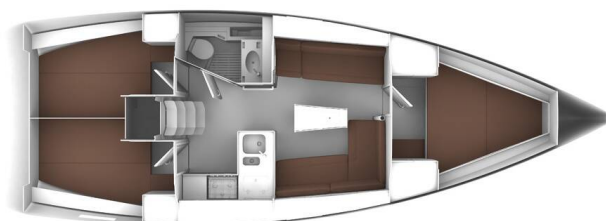

BAVARIA CRUISER 37

Andrea (2014)

Sailing yacht **Bavaria Cruiser 37 Andrea**, built in **2014** is anchored in the **Sukosan, D-Marin Dalmacija Marina, Zadar region, Croatia**. It has **3 cabins**, can accommodate **6 + 2 people** and has **1 toilets**. Bed linen and kitchen equipment are included in the price.