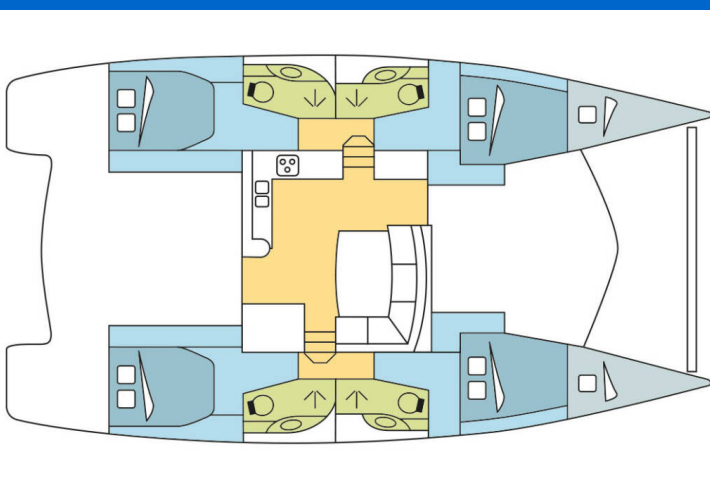

# LEOPARD 44

What Else (2014)

Catamaran **Leopard 44 What Else**, built in **2014** is anchored in the **Tribunj D-Marin, Šibenik region, Croatia**. It has **4 + 2 cabins**, can accommodate **8 + 2 + 2 people** and has **4 toilets**. Bed linen and kitchen equipment are included in the price.

**What Else**

Production year

**2014**

Length

**43 ft**

Cabins

**4 + 2**

Berths