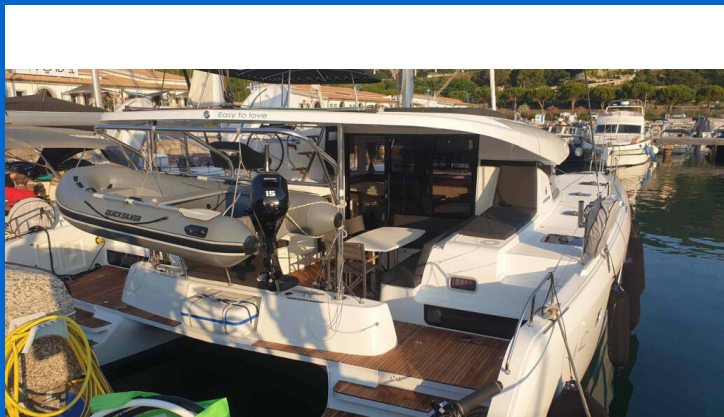

LAGOON 42

Easy to love (2022)

Catamaran Lagoon 42 Easy to love, built in 2022 is anchored in the Tropea, Porto di Tropea, Calabria, Italy. It has 4 + 1 cabins, can accommodate 8 + 2 + 1 people and has 4 + 1 toilets. Bed linen and kitchen equipment are included in the price.

YACHT SPECIFICATIONS

Yacht Base

Tropea, Porto di Tropea, Italy

Yacht ID

5868

Brands

Lagoon

Yacht name

Easy to love

Production year

2022

Length

42 ft

Cabins

4 + 1

Berths