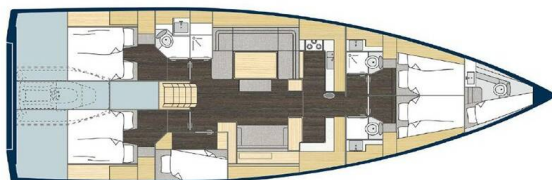

BAVARIA C57

Olimp (2024)

Sailing yacht **Bavaria C57 Olimp**, built in **2024** is anchored in the **ACI Marina Split, Split region, Croatia**. It has **5 + 1 cabins**, can accommodate **10 + 1 + 1 people** and has **3 + 1 toilets**. Bed linen and kitchen equipment are included in the price.