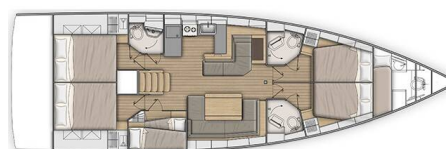

# OCEANIS 51.1

Glafki (2023)

Sailing yacht Oceanis 51.1 Glafki, built in 2023 is anchored in the Athens, Alimos marina, Athens area/Saronic/Peloponese, Greece. It has 5 + 1 cabins, can accommodate 10 + 2 + 1 people and has 3 toilets. Bed linen and kitchen equipment are included in the price.

**Glafki**

Production year

**2023**

Length

**52 ft**

Cabins

**5 + 1**

Berths