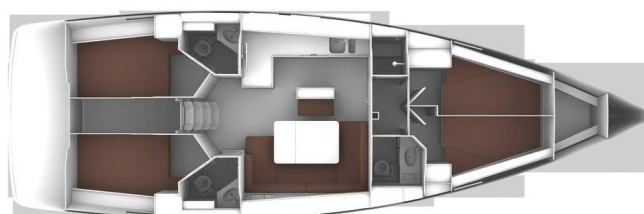

BAVARIA CRUISER 46

Jenga (2024)

Sailing yacht **Bavaria Cruiser 46 Jenga**, built in **2024** is anchored in the **Fethiye, Ece Saray Marina Resort, Aegean, Turkey**. It has **4 cabins**, can accommodate **8 people** and has **3 toilets**. Bed linen and kitchen equipment are included in the price.