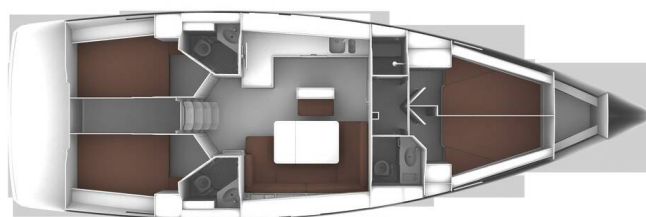

BAVARIA CRUISER 46

Jenga (2024)

Sailing yacht **Bavaria Cruiser 46 Jenga**, built in **2024** is anchored in the **Fethiye, Ece Saray Marina Resort, Aegean, Turkey**. It has **4 cabins**, can accommodate **8 people** and has **3 toilets**. Bed linen and kitchen equipment are included in the price.