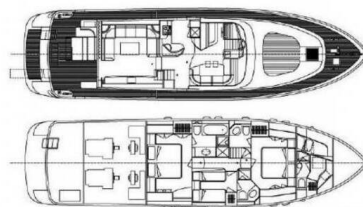

# MAIORA 20S

Jantar (2004)

Motor yacht **Maiora 20S Jantar**, built in **2004** is anchored in the **ACI Marina Split, Split region, Croatia**. It has **3 cabins**, can accommodate **6 people** and has **3 toilets**. Bed linen and kitchen equipment are included in the price.

**Jantar**

Production year

**2004**

Length

**68 ft**

Cabins

**3**

Berths