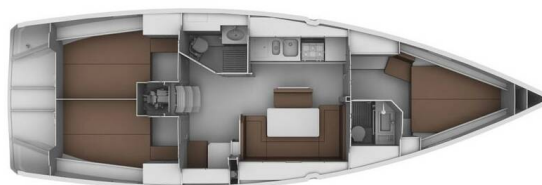

BAVARIA CRUISER 40 S

Silver Arrow (2012)

Sailing yacht **Bavaria Cruiser 40 S Silver Arrow**, built in **2012** is anchored in the **ACI Marina Trogir, Split region, Croatia**. It has **3 cabins**, can accommodate **6 + 1 people** and has **2 toilets**. Bed linen and kitchen equipment are included in the price.