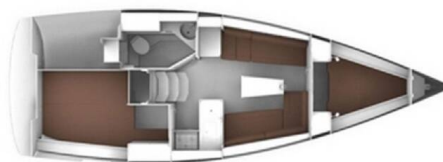

# BAVARIA 33

Kleeia (2015)

Sailing yacht **Bavaria 33 Kleeia**, built in **2015** is anchored in the **Marina di Portisco, Sardinia, Italy**. It has **2 cabins**, can accommodate **4 + 2 people** and has **1 toilets**. Bed linen and kitchen equipment are included in the price.

**Kleeia**

Production year

**2015**

Length

**35 ft**

Cabins

**2**

Berths