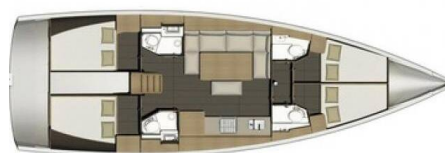

DUFOUR 460 GL

Catch The Wind (2018)

Sailing yacht Dufour 460 GL Catch The Wind, built in 2018 is anchored in the **Golfo Aranci Marina Dell'Isola, Sardinia, Italy**. It has **4 cabins**, can accommodate **8 + 1 people** and has **4 toilets**. Bed linen and kitchen equipment are included in the price.

Catch The Wind

Production year

2018

Length

46 ft

Cabins

4

Berths