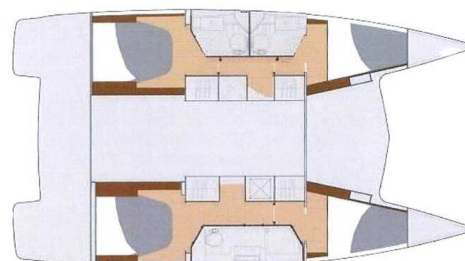

FOUNTAIN PAJOT LUCIA 40

Servus (2017)

Catamaran Fountaine Pajot Lucia 40 Servus, built in 2017 is anchored in the **Corfu, Gouvia Marina, Ionian Islands, Greece**. It has **4 cabins**, can accommodate **8 people** and has **3 toilets**. Bed linen and kitchen equipment are included in the price.

YACHT SPECIFICATIONS

Yacht Base

Corfu, Gouvia Marina, Greece

Yacht ID

5769

Brands

Fountaine Pajot

Yacht name

Servus

Production year

2017

Length

38 ft

Cabins

4

Berths

8

Max Persons

8

WC

3

Engine

2 x 30 HP

Fuel tank

300 l

WEBSITE

www.plujeme.cz

PHONE

+420 720 755 085

MOBILE

+420 777 170 276

E-MAIL

info@plujeme.cz

PLUJEME RÁDI S.R.O.

Dlouhá 730/35, 11000 Praha 1 – Staré Město, Czech Republic