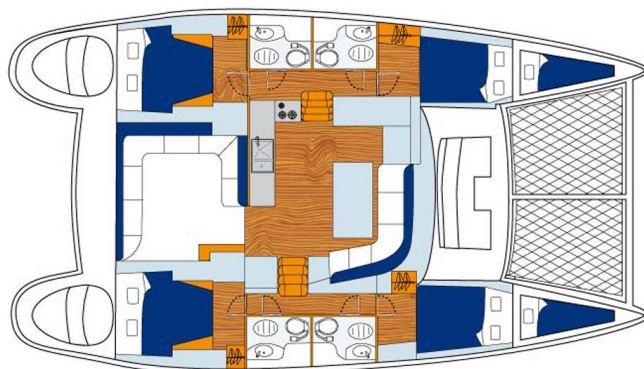

LAGOON 440

Georgina (2007)

Catamaran Lagoon 440 Georgina, built in 2007 is anchored in the Athens, Alimos marina, Athens area/Saronic/Peloponese, Greece. It has 4 + 2 cabins, can accommodate 8 + 2 people and has 4 + 1 toilets. Bed linen and kitchen equipment are included in the price.

Georgina

Production year

2007

Length

45 ft

Cabins

4 + 2

Berths