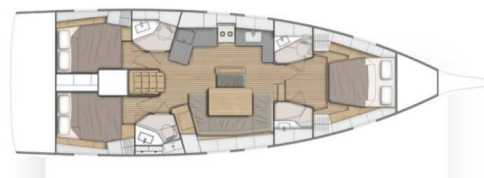

OCEANIS 46.1 PERFORMANCE LINE

Salina (2022)

Sailing yacht Oceanis 46.1 Performance Line Salina, built in 2022 is anchored in the **Golfo Aranci Marina Dell'Isola, Sardinia, Italy**. It has **3 cabins**, can accommodate **6 + 1 people** and has **3 toilets**. Bed linen and kitchen equipment are included in the price.

Salina

Production year

2022

Length

48 ft

Cabins

3

Berths