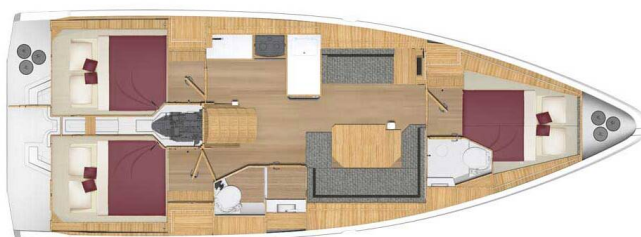

BAVARIA C38

Cloud Rider (2023)

Sailing yacht **Bavaria C38 Cloud Rider**, built in **2023** is anchored in the **Lefkas, D-Marin, Ionian Islands, Greece**. It has **3 cabins**, can accommodate **6 + 1 people** and has **2 toilets**. Bed linen and kitchen equipment are included in the price.

Cloud Rider

Production year

2023

Length

37 ft

Cabins

3

Berths